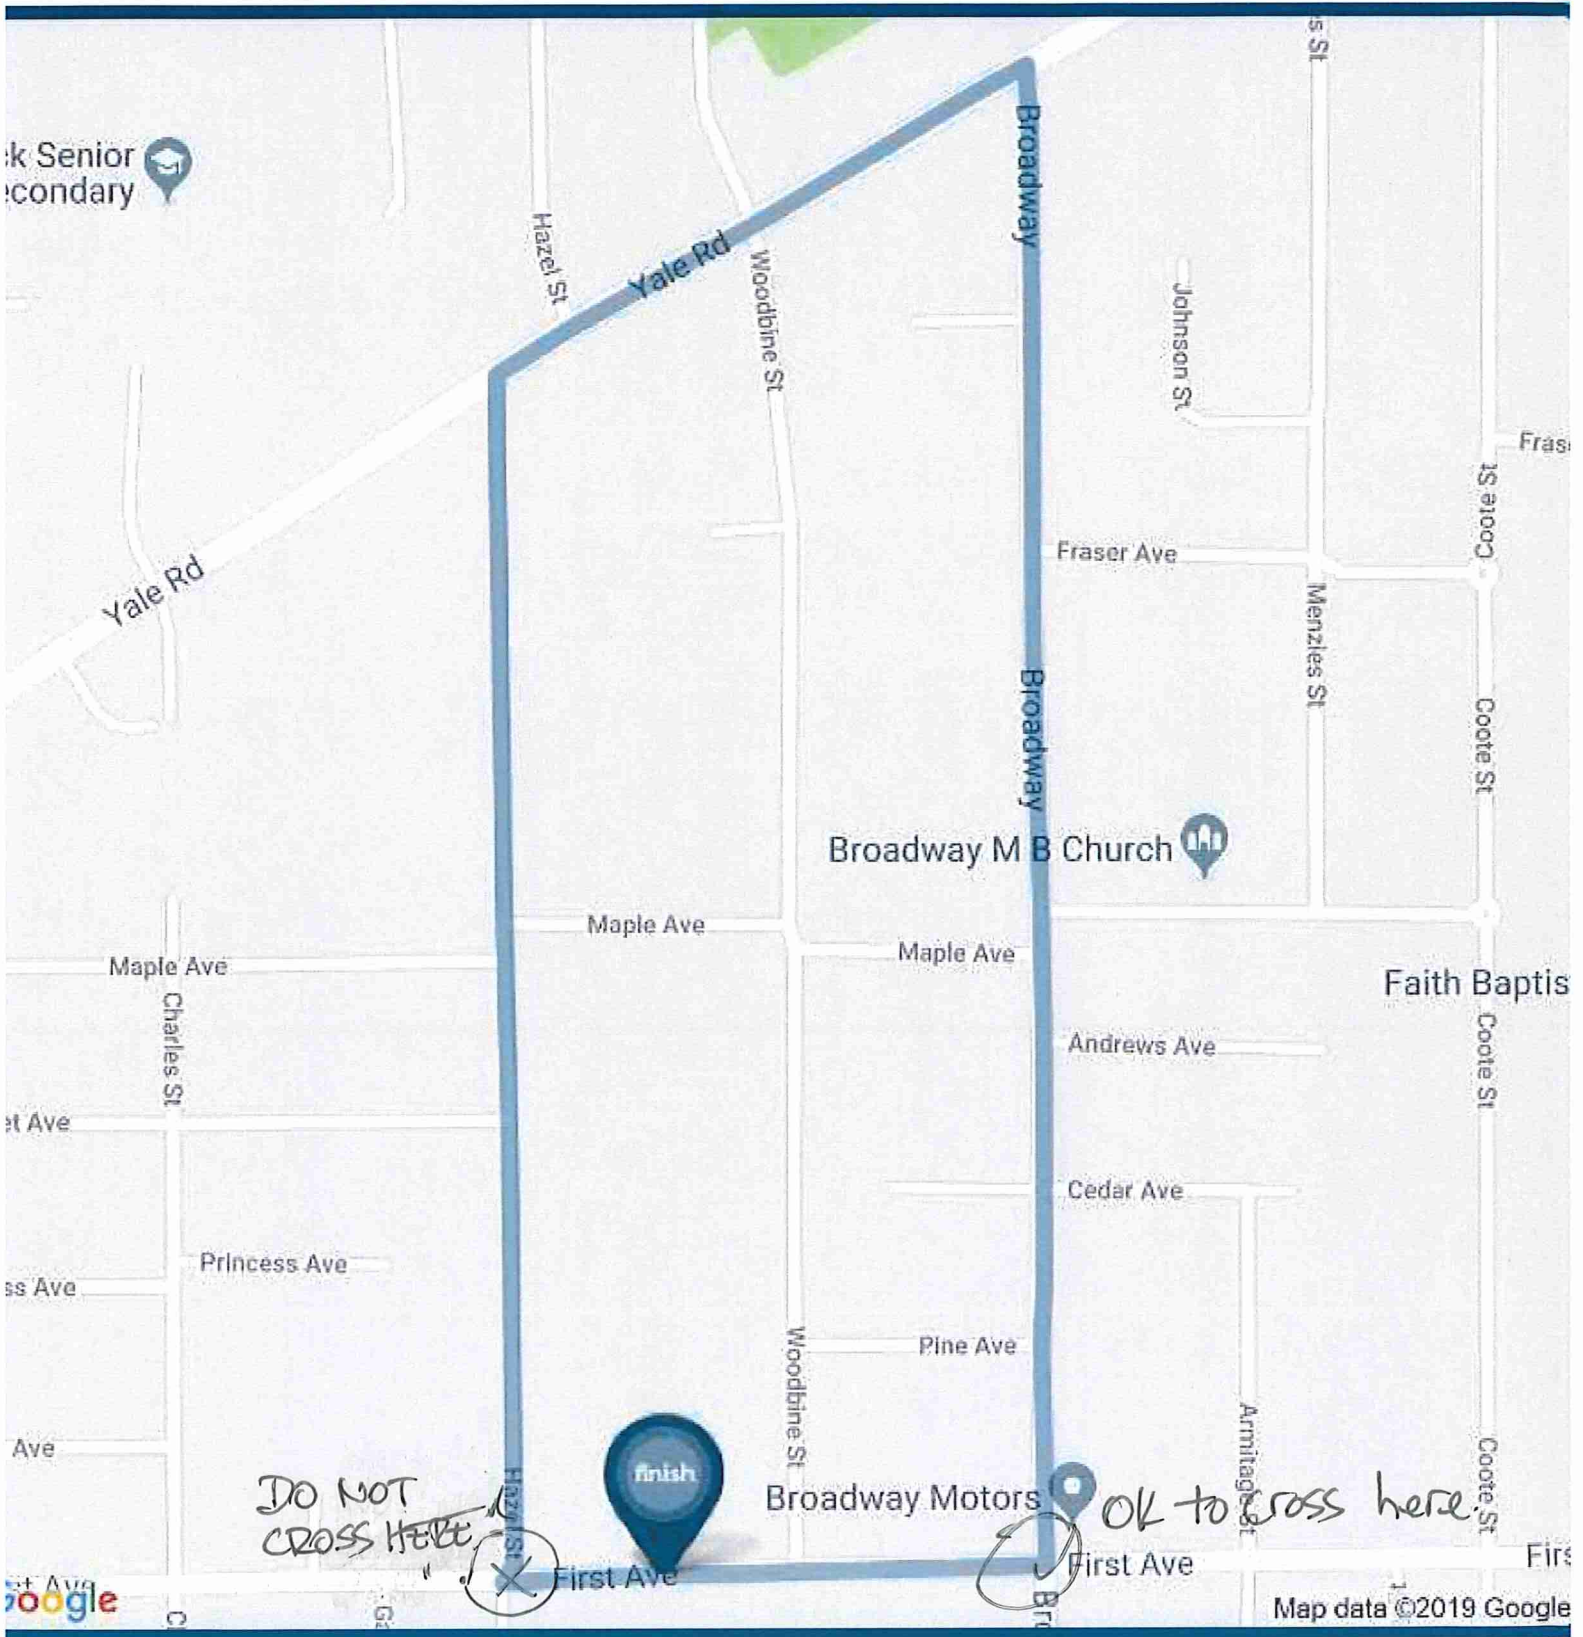

Do not cross at
Hazel & First!

- stay on north side of First Ave
& cross only at signalized
intersection @ Broadway

DO NOT CROSS AT
VICTORIA & YOUNG

CROSS AT
SIGNALIZED INTERSECTIONS

chilliwack 2km

last updated january 7, 2019 at 11:26 am

DO NOT CROSS HERE

OK to cross here